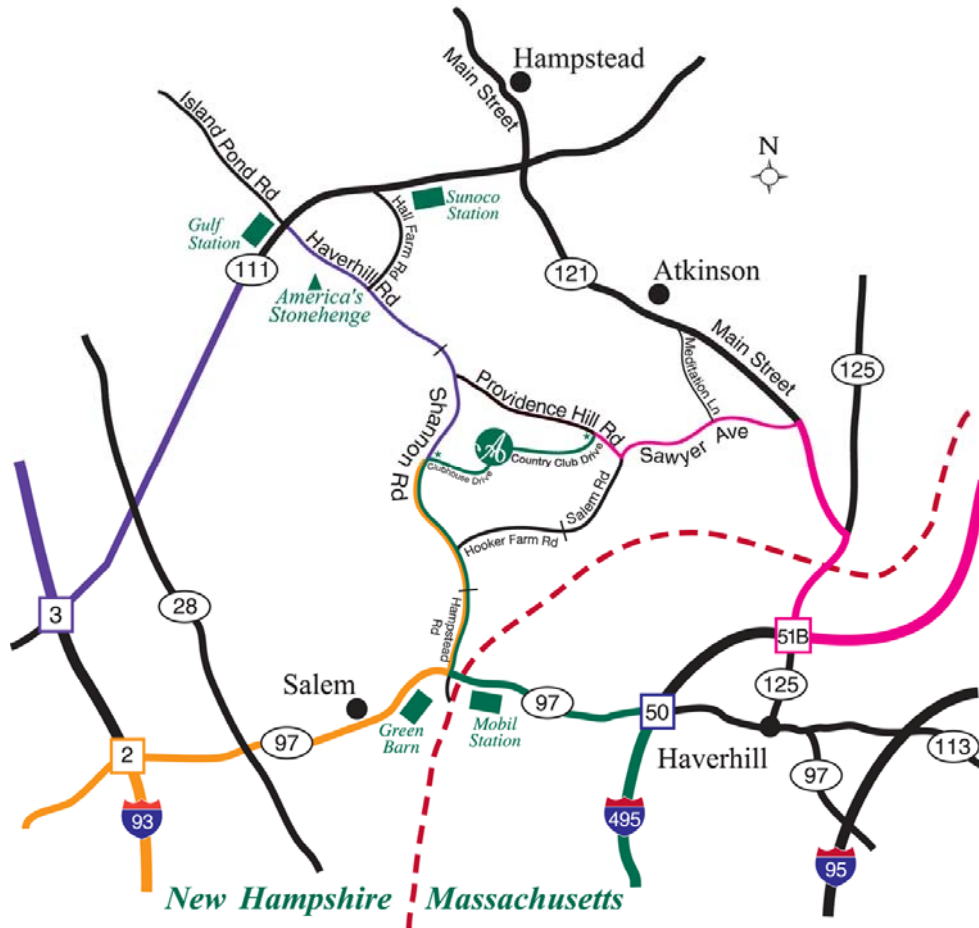

85 COUNTRY CLUB DRIVE • ATKINSON, NH 03811 • (603) 362-8700 • WWW.ATKINSONRESORT.COM