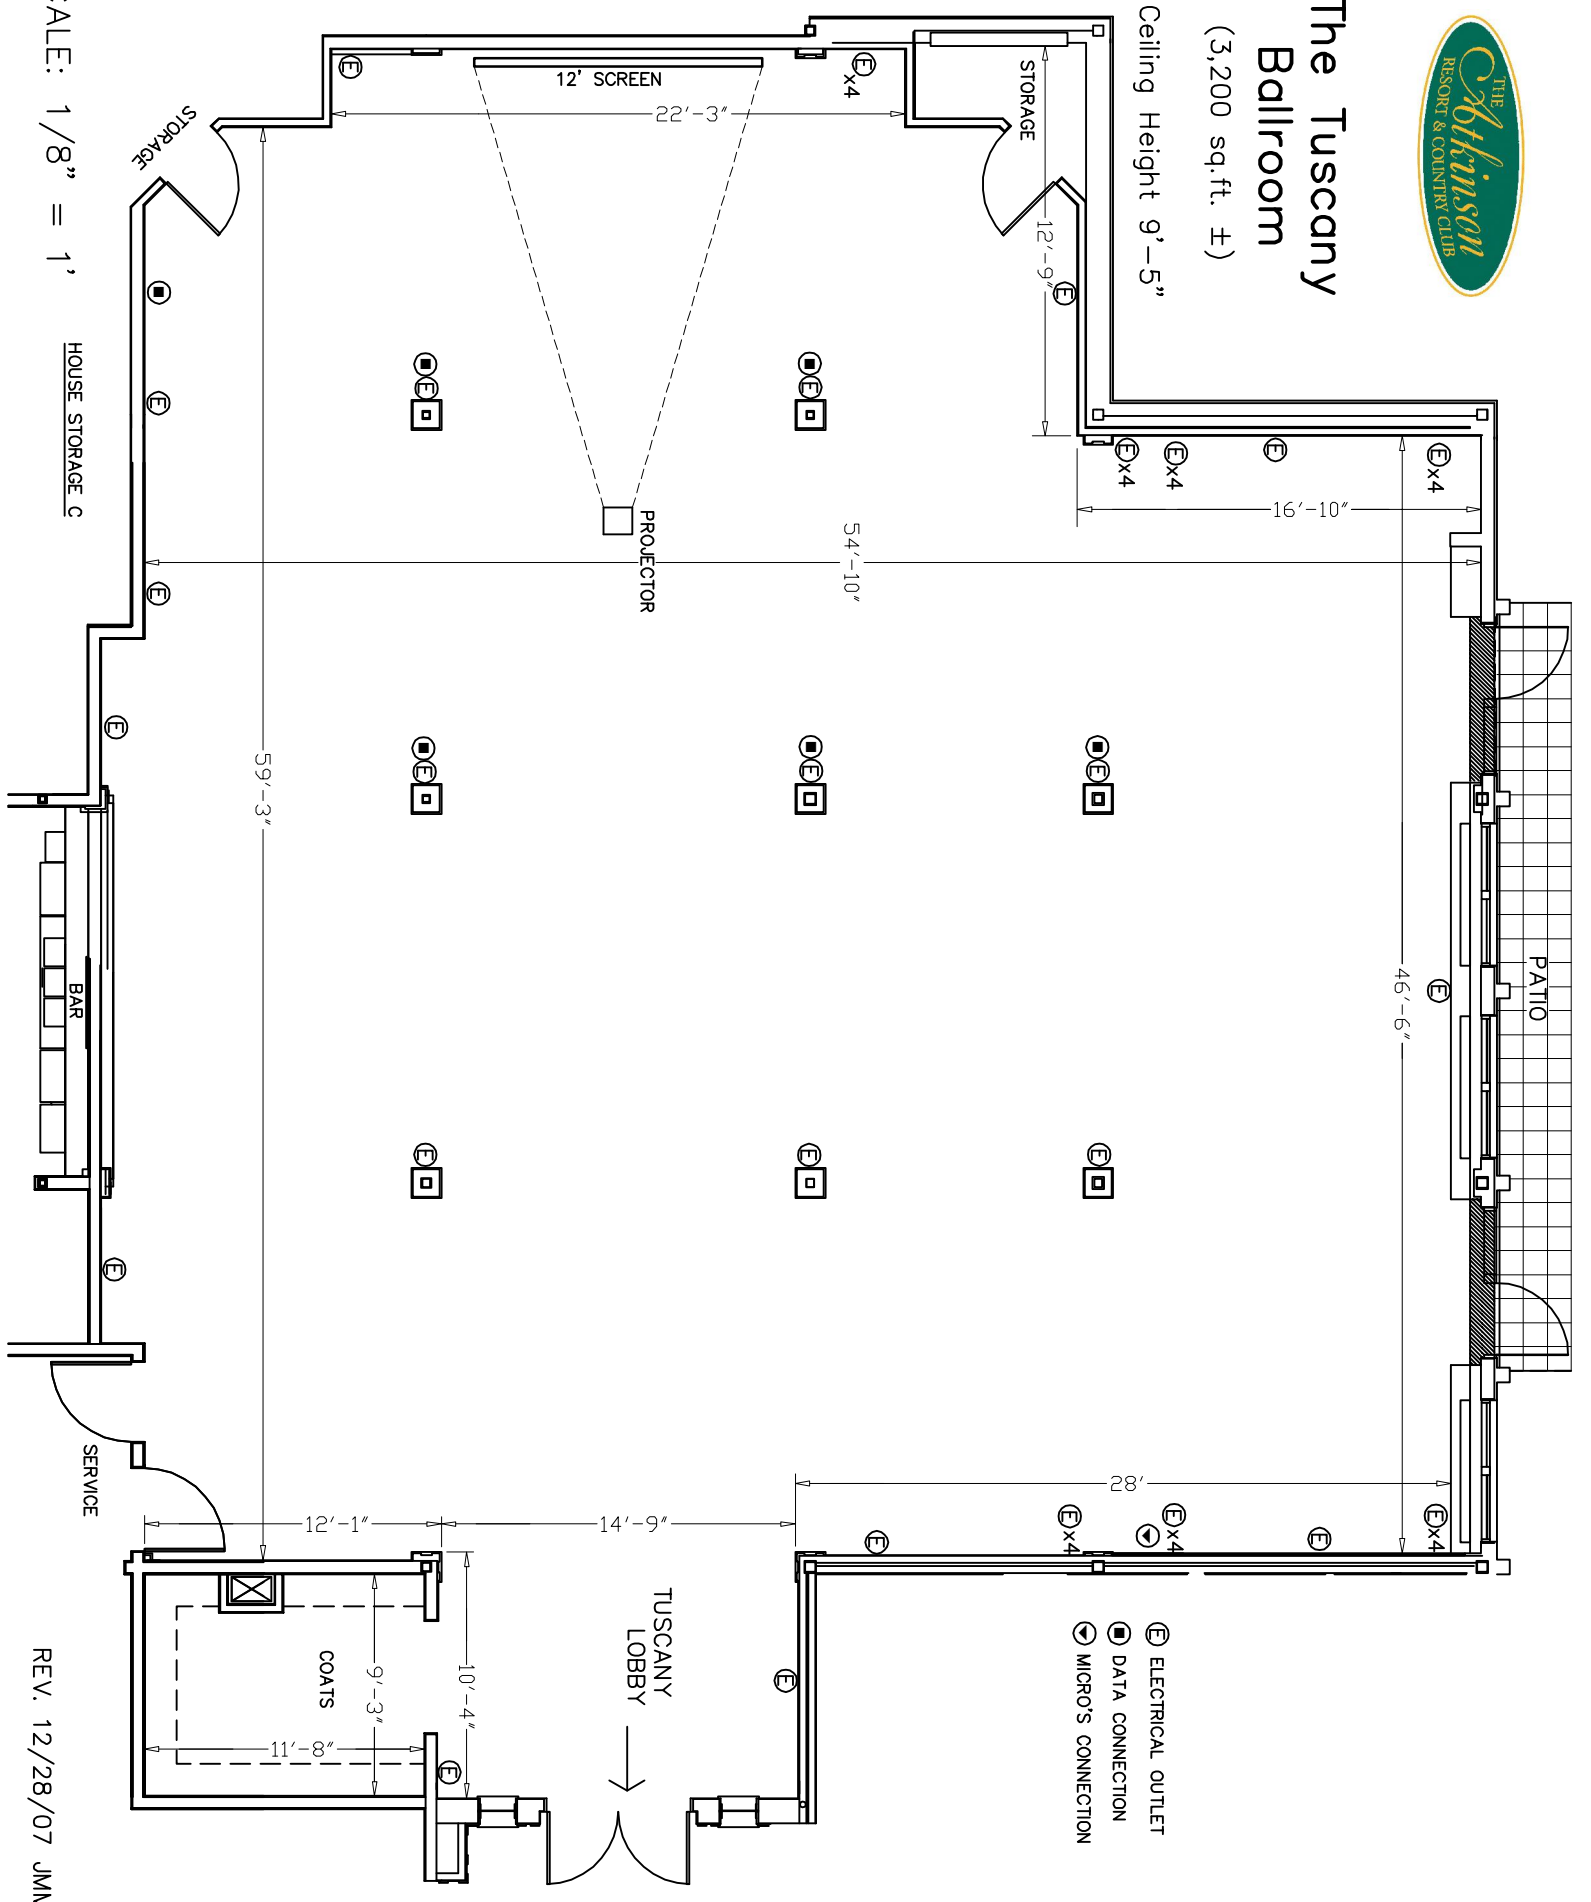

The Tuscany Ballroom

(3,200 sq. ft. ±)

Ceiling Height 9'-5"

SCALE: 1/8" = 1'

HOUSE STORAGE C

SERVICE

REV. 12/28/07 JMM

- Ⓜ ELECTRICAL OUTLET
- Ⓜ DATA CONNECTION
- Ⓜ MICRO'S CONNECTION