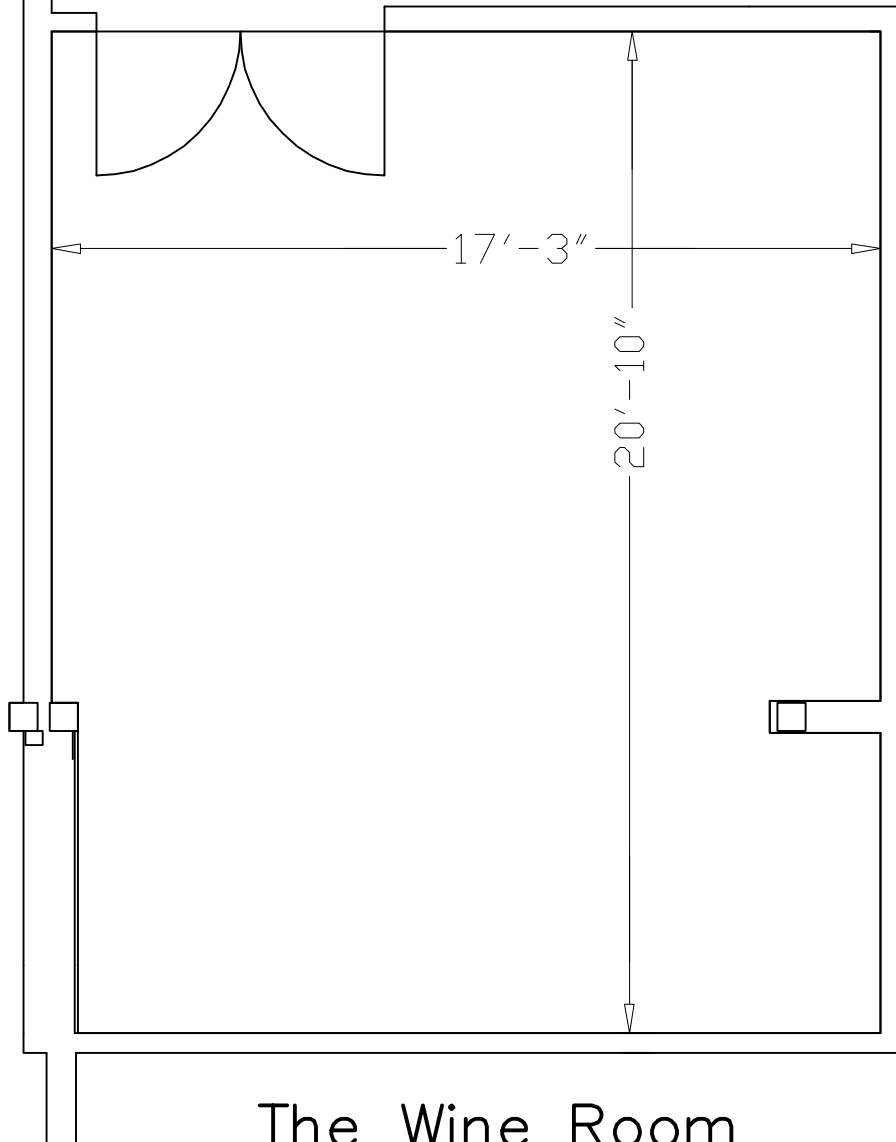

MAIN LOBBY
LOWER LOBBY
ENTRANCE

STAGECOACH GRILLE RESTAURANT

The Wine Room
(355 sq.ft. ±)

SCALE: 1/4"=1'