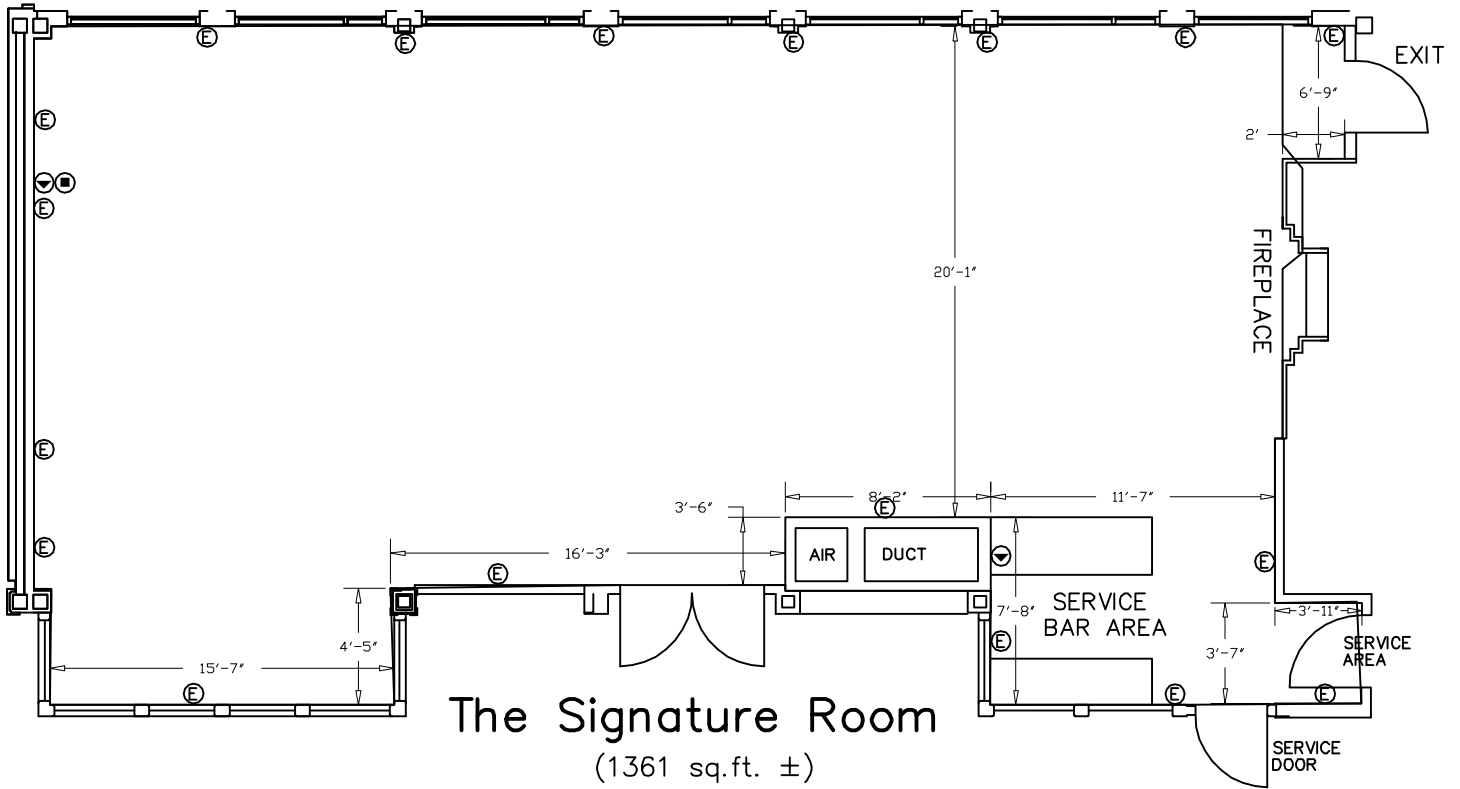

FAIRWAYS & 18th HOLE VIEWS

The Signature Room

(1361 sq.ft. ±)

Ceiling Height 9'-7"

- ⓔ = ELECTRICAL OUTLET
 - Ⓜ = MICRO'S CONNECTION
 - ⓓ = DATA CONNECTION
- SCALE: 1/8" = 1'