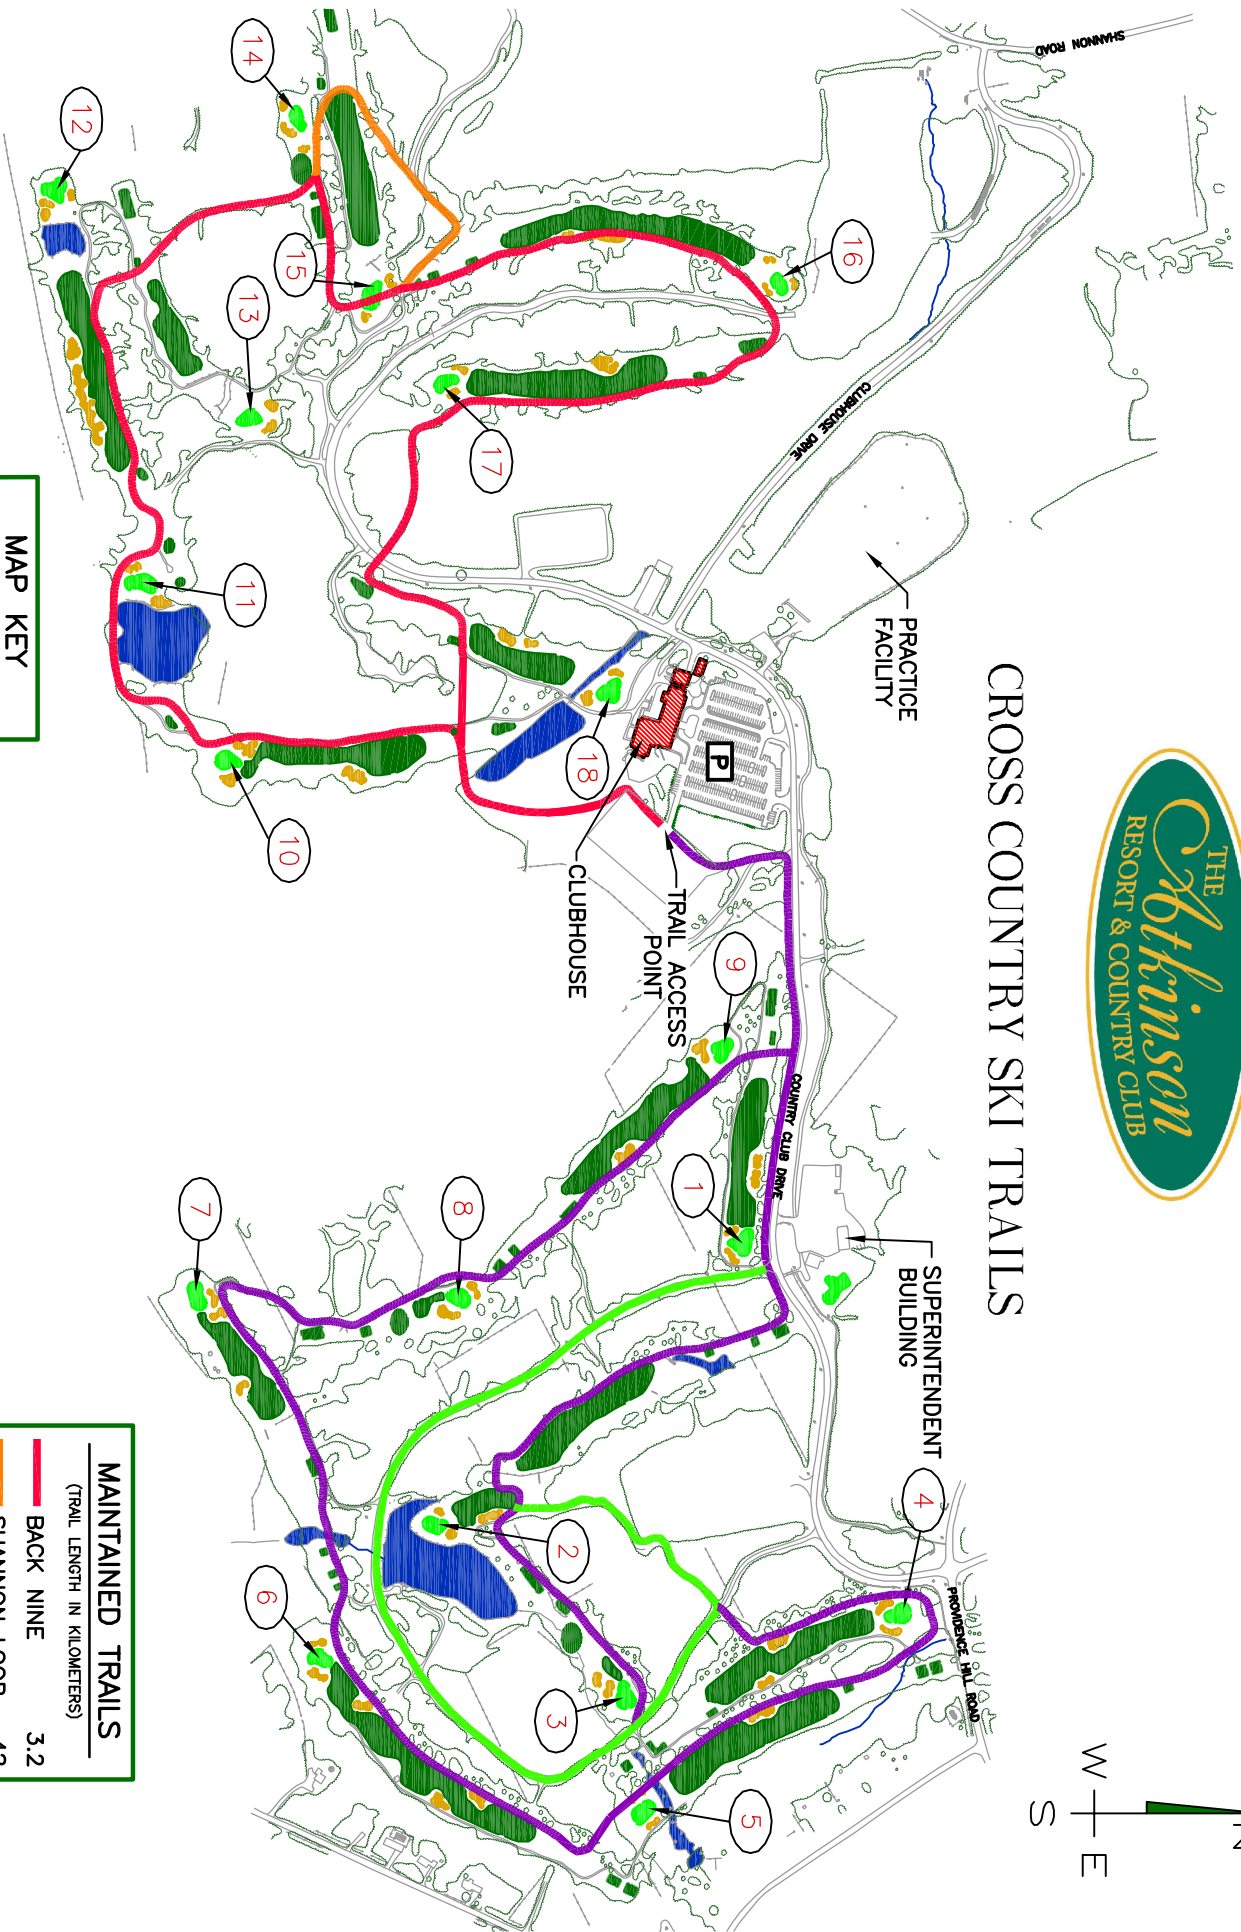

Trail Fees

Weekends & Holidays	\$8.00
Weekdays & Weekend Afternoons (after 2pm)	\$5.00
Juniors (under 16 years old)	\$4.00
Kids under 6	FREE
Season Pass	
Adult	\$65.00
Junior	\$35.00

Rentals

	All Day (8am – 4pm)	Half Day (8am-12pm or 12pm – 4pm)
Skis, Boots & Poles	\$12.00	\$8.00
Skis	\$8.00	\$5.00
Boots	\$5.00	\$4.00
Poles	\$3.00	\$2.00

Hours

Daily 8am – 4pm

Please call the Willowcreek Pro Shop for more information at 603-362-5681.

CROSS COUNTRY SKI TRAILS

MAP KEY

	PARKING AREA
	HOLE NUMBER

MAINTAINED TRAILS
(TRAIL LENGTH IN KILOMETERS)

	BACK NINE	3.2
	SHANNON LOOP	.42
	FRONT NINE	4.2
	INNER LOOP	1.5