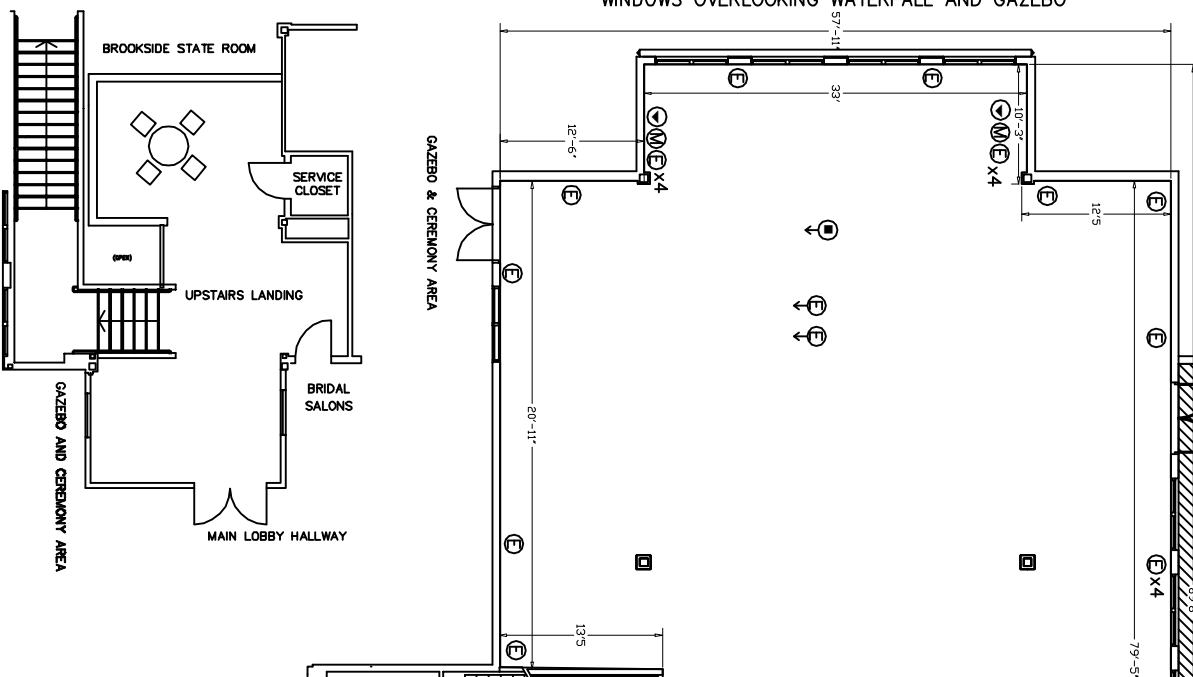

BROOKSIDE STATE ROOM

(4543 sq. ft. ±)

THE LEGACY BALLROOM

(Main Ceiling Height 18'-9" Lower Ceiling Height 12'-4")

- ↓ DESIGNATES JACK IN FLOOR
- Ⓜ ELECTRICAL OUTLET
- Ⓜ PHONE JACK
- Ⓜ MICROPHONE JACK
- Ⓜ DATA CONNECTION
- Ⓜ MICRO'S CONNECTION

(9108 sq. ft. ±)
SCALE: 1/16"=1'

REV. 12/28/07 JMM