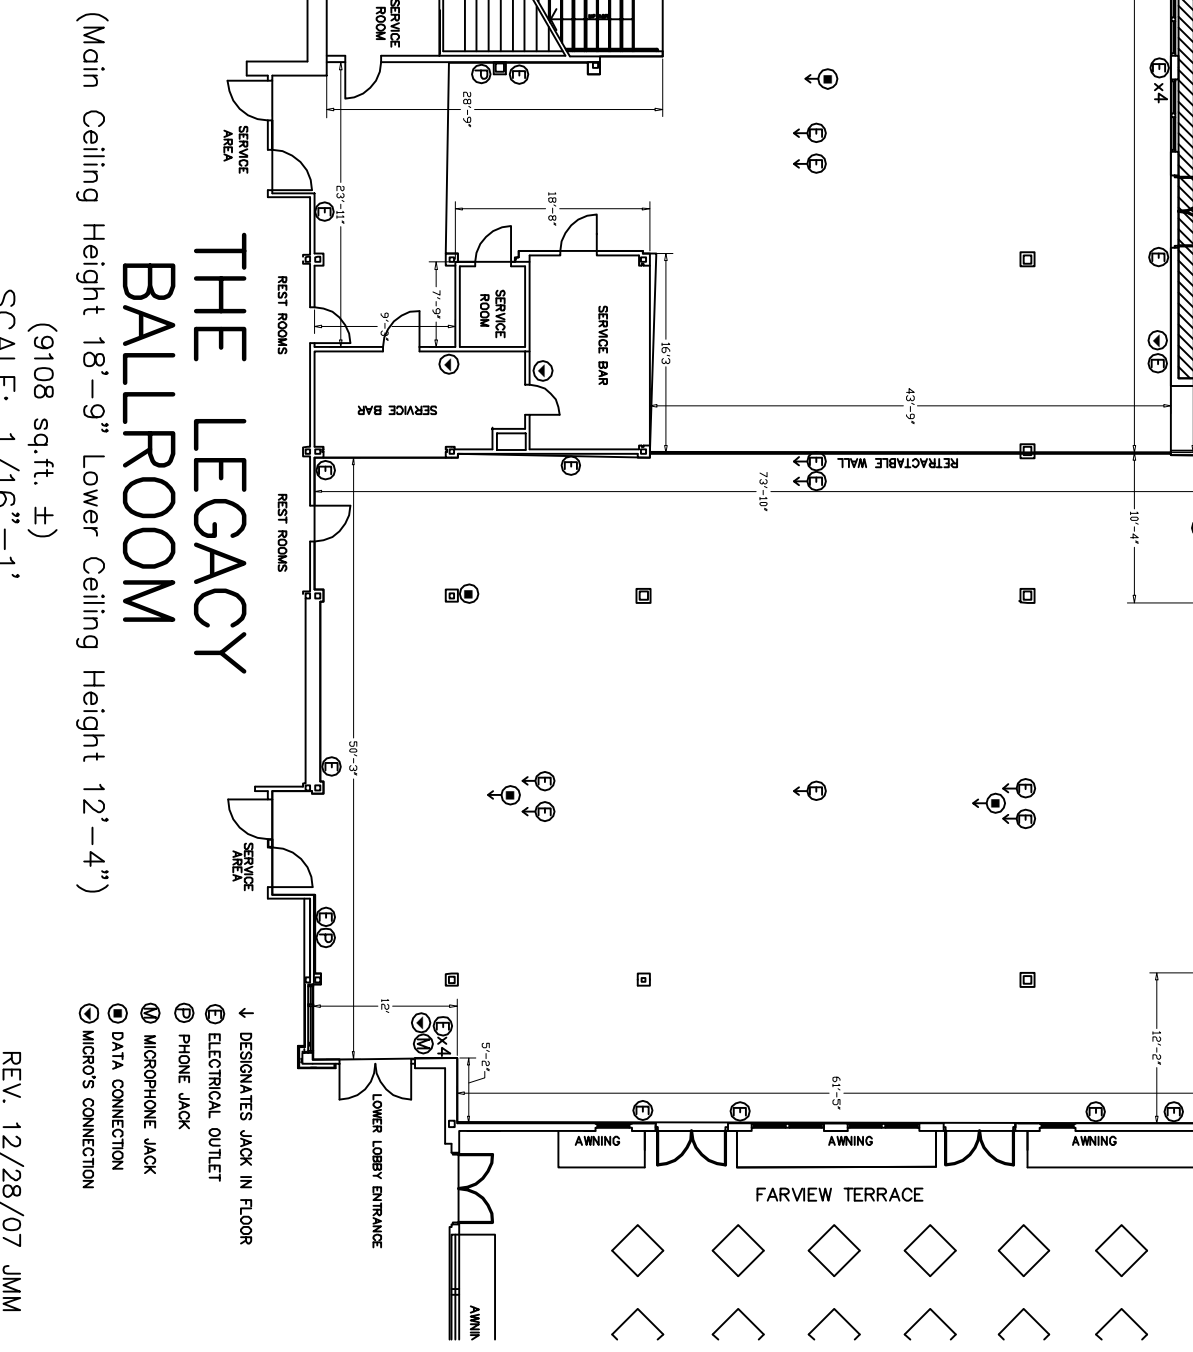

BROOKSIDE STATE ROOM

(4543 sq. ft. ±)

THE LEGACY BALLROOM

(Main Ceiling Height 18'-9" Lower Ceiling Height 12'-4")

- ↓ DESIGNATES JACK IN FLOOR
- Ⓜ ELECTRICAL OUTLET
- Ⓜ PHONE JACK
- Ⓜ MICROPHONE JACK
- Ⓜ DATA CONNECTION
- Ⓜ MICRO'S CONNECTION

(9108 sq. ft. ±)
SCALE: 1/16"=1'

REV. 12/28/07 JMM